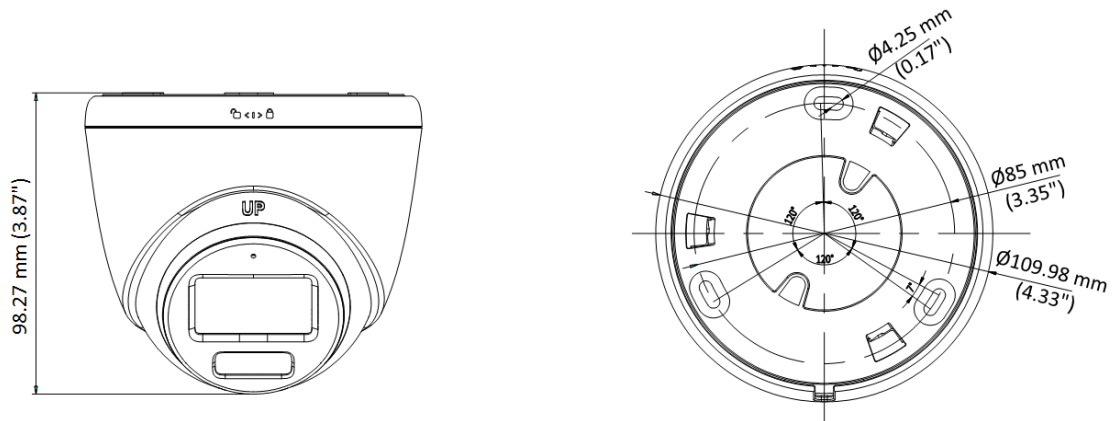

▪ **Available Model**

DS-2CE72KF0T-FS

▪ **Dimension**

▪ **Accessory**

▪ **Optional**

DS-1281ZJ-S Inclined ceiling mount	DS-1272ZJ-110-TRS Wall mount	DS-1275ZJ-SUS Vertical pole mount	DS-1280ZJ-S Junction box	DS-1276ZJ-SUS Corner mount